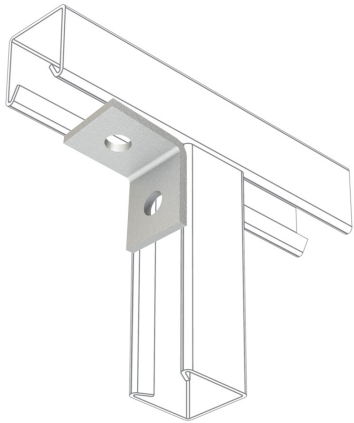

**PRODUCT CODE: MP8**  
CHANNEL BRACKET

**DESCRIPTION**

1 + 1 Hole 90° Bracket

**FINISH**

Hot Dipped Galvanised

**MATERIAL**

Steel

**PACKAGING**

Packed in qty 100

**ADDITIONAL NOTES**

Compliant to LU Standard 1-085 (for use on surface & sub-surface locations)

Isometric view

Side view

Front view

Top view