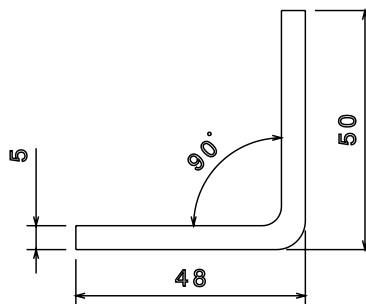

**PRODUCT CODE: MP8**  
CHANNEL BRACKET

**DESCRIPTION**

1 + 1 Hole 90° Bracket

**FINISH**

Hot Dipped Galvanised

**MATERIAL**

Steel

**PACKAGING**

Packed in qty 100

**ADDITIONAL NOTES**

Compliant to LU Standard 1-085 (for use on surface & sub-surface locations)

Isometric view

Side view

Front view

Top view